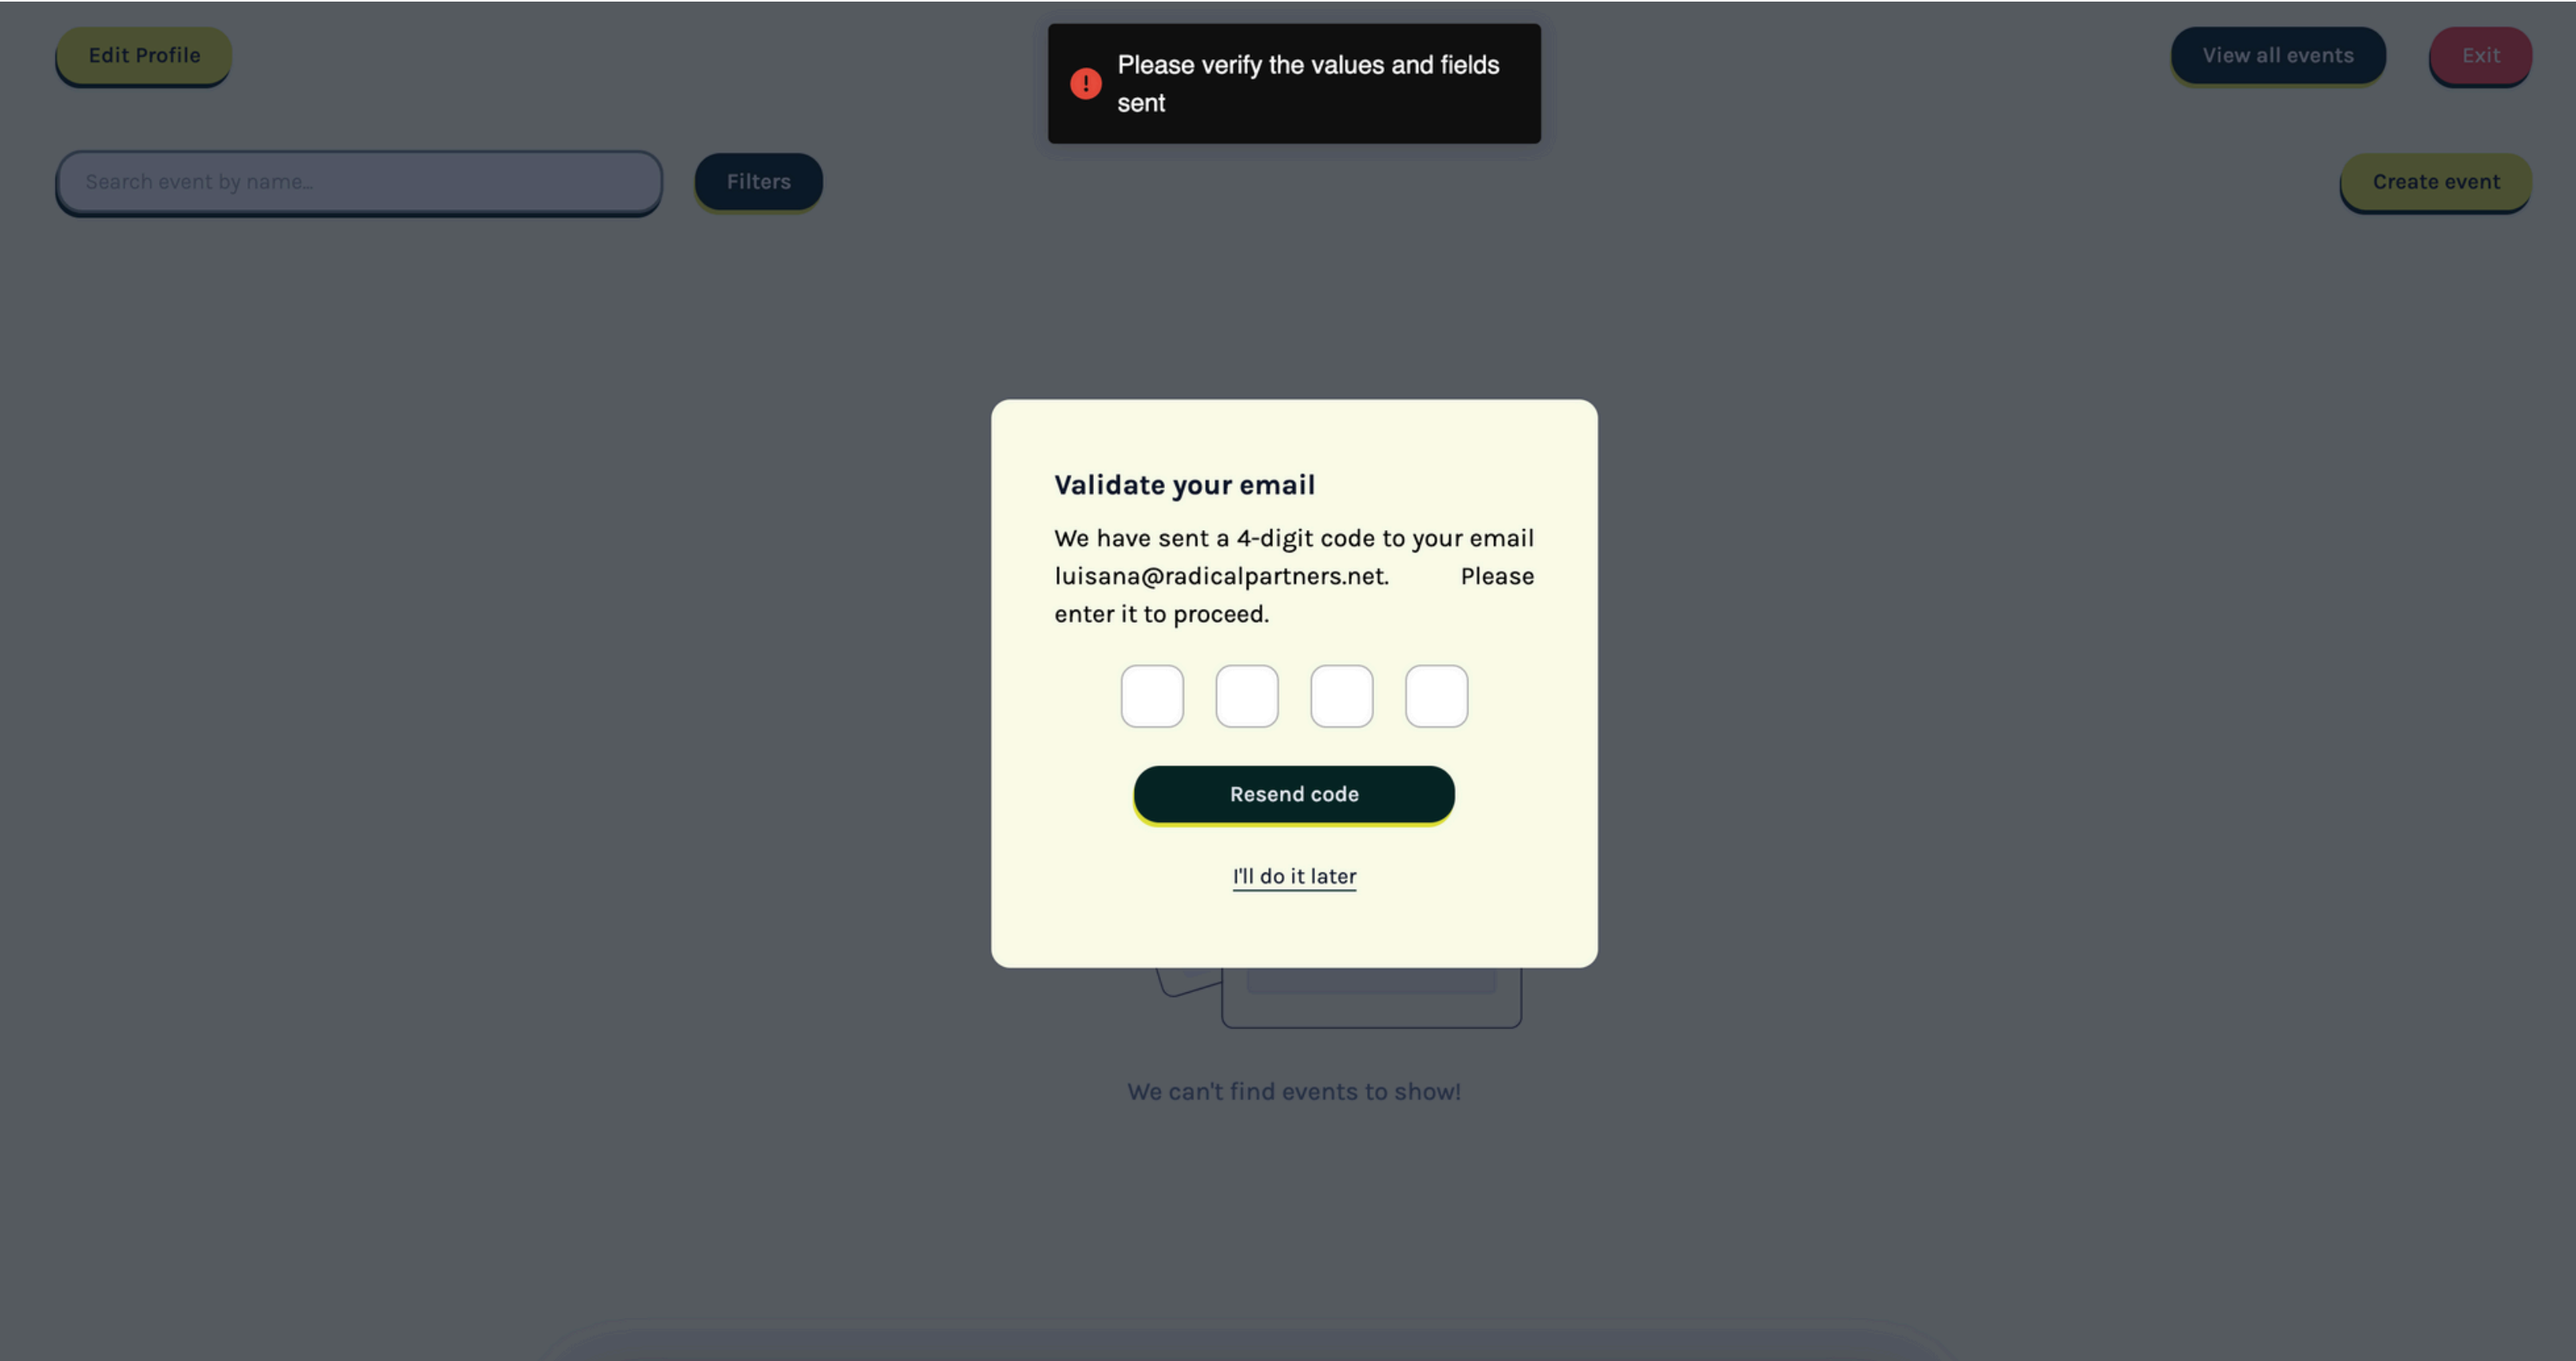

3. Verify Your Account